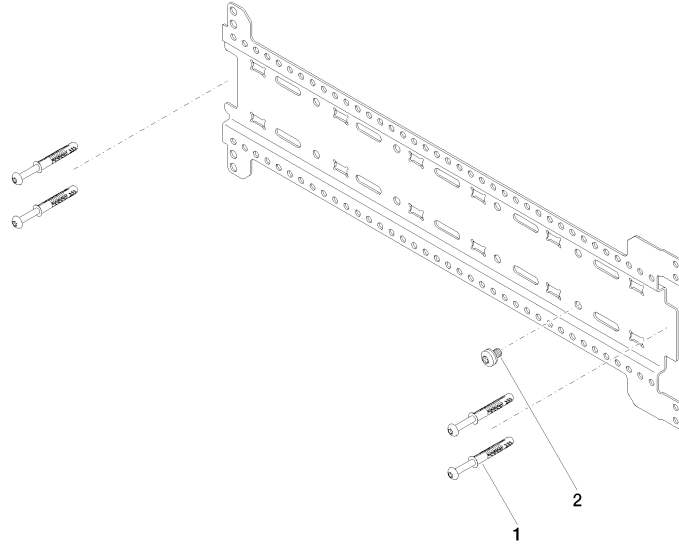

xGRID Installation track set -

12 380 970 90

- width 555mm
- height 135 mm
- depth 12 mm
- retaining screws and plugs

This set contains 3 xGrid installation tracks and includes fixing material

More about the xGRID installation track can be found in the Shower Book brochure

xGRID Installation track set -

12 380 970 90

xGRID Installation track set -

12 380 970 90

Spare parts list

No.	Item Number	Name	Quantity used	Delivery time
1	04 30 31 054 00 90	fixing set	6	2
2	04 30 30 212 00 90	fixing set	3	60